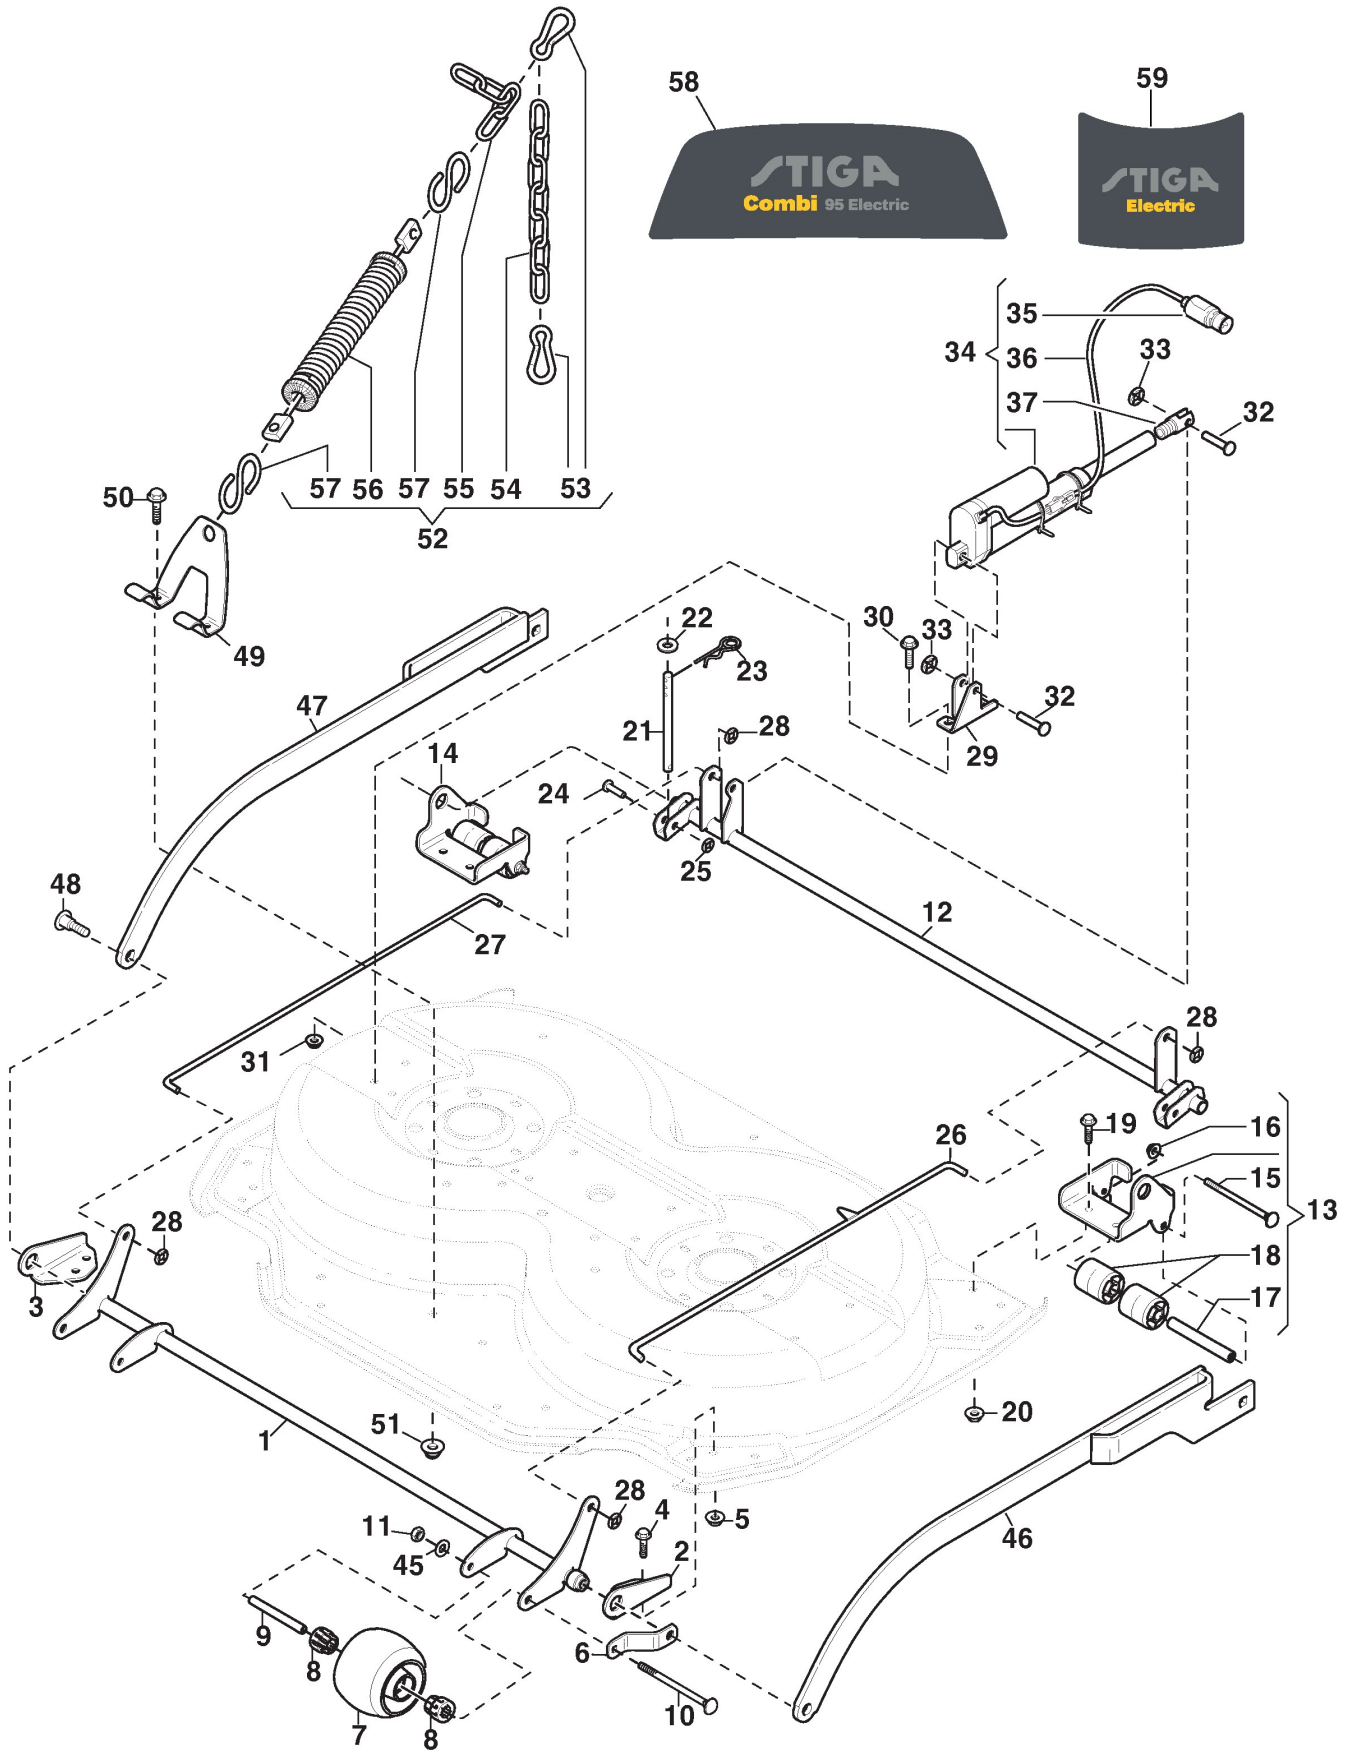

Reglage

Ref.nr.	Antal	Art.nr.	Beskrivning	Noteringar	Från	T.o.m.
1	1	1134-6275-01	Framaxel-Gul (1-00)			
2	1	1134-6214-01	Fäste Fram-Vä (Gul)			
3	1	1134-6214-02	Fäste Fram-Hö (Gul)			
4	4	112800815/0	Skruv			
5	4	112154220/0	Mutter			
6	2	387318275/0	Avbärare-Gra			
7	2	1134-4284-01	Hjul			
8	4	1134-4319-01	Lager			
9	2	1134-4318-01	Hjulaxel			
10	2	9897-0813-02	Skruv			
11	2	112155000/0	Mutter			
12	1	1134-6197-01	Bakaxel-Gul (1-00)			
13	1	1134-6282-01	Rulle-vä, m-fäste			
14	1	1134-6282-02	Rulle-hö, m-fäste			
15	1	9897-0813-02	Skruv			
16	1	112154220/0	Mutter			
17	1	1134-4318-01	Hjulaxel			
18	1	1134-9126-01	Stödrullar	Sats 2 st/kit of 2		
19	4	112800815/0	Skruv			
20	4	112154220/0	Mutter			
21	2	1134-6198-01	Sprint			
22	2	9699-0104-02	Bricka			
23	2	9598-2001-02	Harnalssprint (Hns 4 Dubbel)			
24	2	9646-0098-22	Nit Kn 8X32			
25	2	112604899/0	Starlock			
26	1	1134-6250-02	Tryckstang-Vä			
27	1	1134-6246-02	Tryckstang-Hö			
28	4	112604903/0	Bricka			
29	1	1134-6192-01	Fäste			
30	2	112800815/0	Skruv			
31	2	112154220/0	Mutter			
32	2	9646-0098-22	Nit Kn 8X32			
33	2	112604899/0	Starlock			
34	1	118001004/1	Ställdon			
36	1	387149301/0	Kabel (L485 Mm)			
37	1	1134-6373-01	Kolvstangsända			
45	2	9699-0028-02	Bricka			
46	1	387106273/0	Aggregatsarm Kpl-Vä			
47	1	387106271/0	Aggregatsarm Kpl-Hö			
48	2	1134-6279-01	Ansatsskruv			
49	1	387773535/0	Lyftfäste-Gra			
50	2	112800815/0	Skruv			
51	2	112154220/0	Mutter			
52	1	1134-6363-01	Lyftfjäder Kpl			
53	2	1134-5528-01	Karbinhake			
54	1	1134-6368-02	Kedja	7 links		
55	1	1134-6368-03	Kedja	4 links		
56	1	1134-6365-03	Fjäder